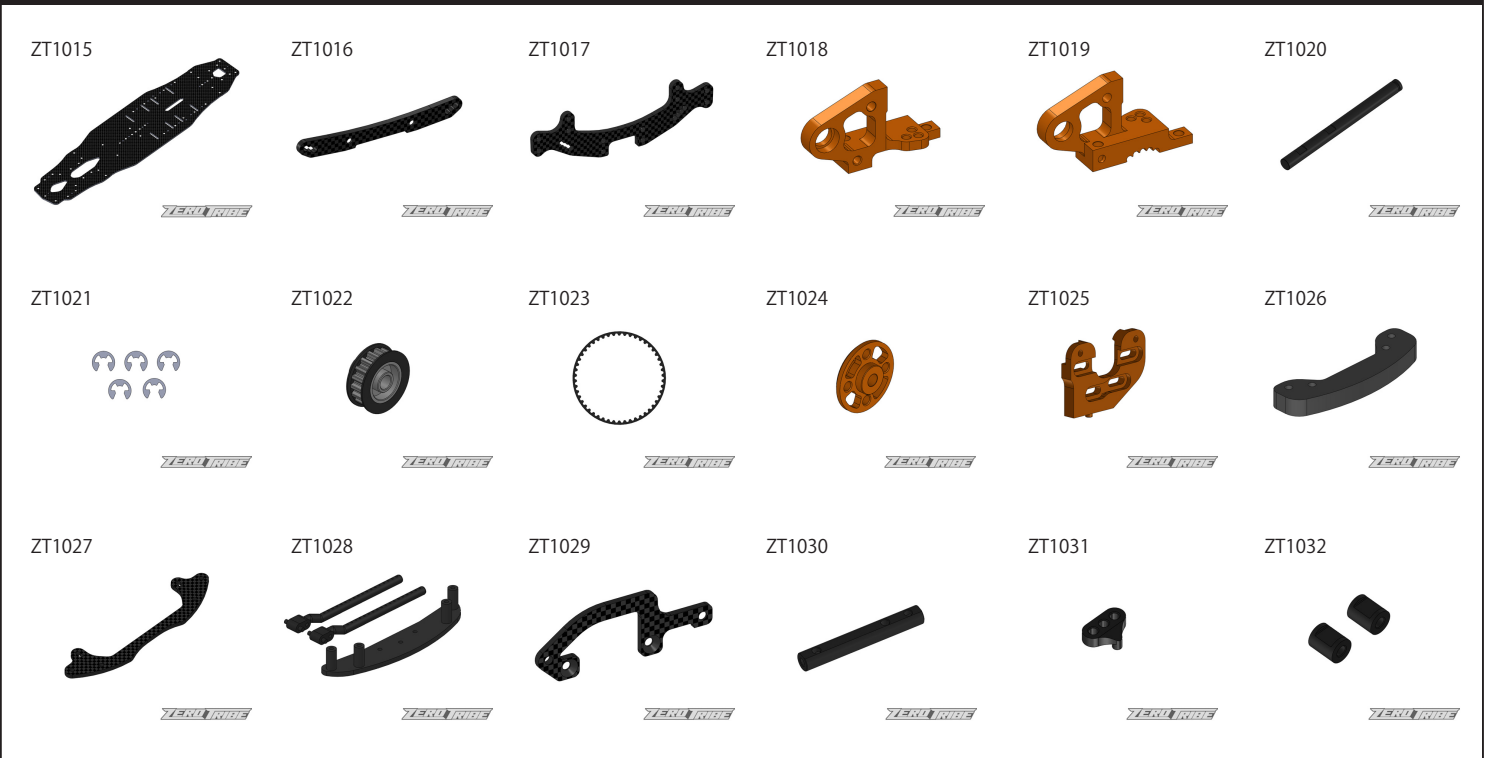

ZT1014 FWD Conversion Kit(for XRAY T4 '15~'17)Spare parts

JAN	PartNumber	PartName	Price(JPY)	QTY
4580012610153	ZT1015	Chassis GRAPHITE (for T4 FWD Conversion Kit)	9,500	
4580012610160	ZT1016	Shock Tower Front GRAPHITE (for T4 FWD Conversion Kit)	1,900	
4580012610177	ZT1017	Shock Tower Rear GRAPHITE (for T4 FWD Conversion Kit)	2,300	
4580012610184	ZT1018	ALU Upper Bulkhead 【L】(for T4 FWD Conversion Kit)	2,600	
4580012610191	ZT1019	ALU Upper Bulkhead 【R】(for T4 FWD Conversion Kit)	2,600	
4580012610207	ZT1020	Carbon Steel Layshaft(for T4 FWD Conversion Kit)	900	
4580012610214	ZT1021	E ring 5pcs	200	
4580012610221	ZT1022	ALU Pulley 18T	1,500	
4580012610238	ZT1023	Drive Belt 3x150mm	900	
4580012610245	ZT1024	ALU Spur gear adapter(for T4 FWD Conversion Kit)	1,300	
4580012610252	ZT1025	ALU Motor mount	2,000	
4580012610269	ZT1026	FOAM BUMPER	700	
4580012610276	ZT1027	Front bumper support GRAPHITE (for T4 FWD Conversion Kit)	2,400	
4580012610283	ZT1028	Front bumper & rear body post	700	
4580012610290	ZT1029	Motor mount support GRAPHITE(for T4 FWD Conversion Kit)	1,400	
4580012610306	ZT1030	ALU Cooling fan stay (for T4 FWD Conversion Kit)	700	
4580012610313	ZT1031	ALU Battery holder base	1,400	
4580012610320	ZT1032	ALU D cut spacer L:7mm	600	